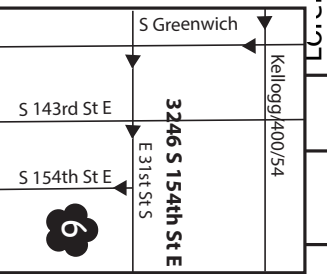

#4-From Central, turn S on Roosevelt, from 3rd St, turn N on Roosevelt. Destination is on E side of Roosevelt between 3rd St and Central.