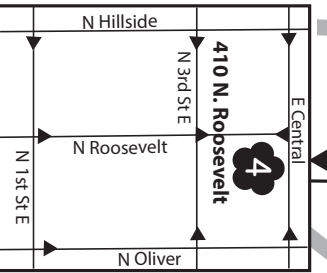

#3-From E Kellogg (54/400) Exit to the N on Hillside, or from Douglas, turn S on Hillside. Turn E on Lewis. Destination is on the SW corner of Lewis and Holyoke.