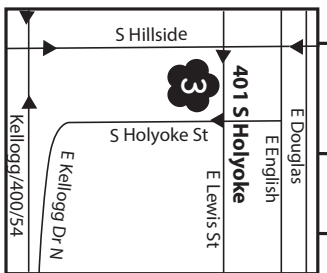

Shady Oak Retreat

410 N Roosevelt St

**A Celebration of Water, Rock
and Colorful Plantings**

24 Sandpiper Court

A Sprawling Country Native Garden

3246 S 154th St E

K-STATE
Research and Extension

Master Gardener
Sedgwick County

#1-From W 21st St, east of Maize Rd, turn north on N Chadworth St, turn north on N Chadworth St. Destination is in front of you. Please park on Chadworth to the left or Amarado to the right.

#5-From E Central past 143rd St, turn right on N Stagecoach which curves into E Swallow Ln. Destination is on SE corner of Sandpiper Cir and Sandpiper Ct. Please park on Swallow Lane.

#2-From Tyler Rd between Central and Maple, turn west on Rolling Hills Dr. Destination is on the left. From Central turn south on Caddy Ln, turn right on Westfield Dr, turn right on Rolling Hills, destination is in the right.

#3-From E Kellogg (54/400) Exit to the N on Hillside, or from Douglas, turn S on Hillside. Turn E on Lewis. Destination is on the SW corner of Lewis and Holyoke.

#4-From Central, turn S on Roosevelt, from 3rd St, turn N on Roosevelt. Destination is on E side of Roosevelt between 3rd St and Central.