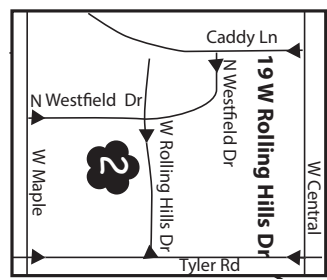

#1-From W 21st St, east of Maize Rd, turn north on N Chadworth St, turn north on N Chadworth St. Destination is in front of you. Please park on Chadworth to the left or Amarado to the right.

#5-From E Central past 143rd St, turn right on N Stagecoach which curves into E Swallow Ln. Destination is on SE corner of Sandpiper Cir and Sandpiper Ct. Please park on Swallow Lane.

#2-From Tyler Rd between Central and Maple, turn west on Rolling Hills Dr. Destination is on the left. From Central turn south on Caddy Ln, turn right on Westfield Dr, turn right on Rolling Hills, destination is in the right.

#3-From E Kellogg (54/400) Exit to the N on Hillside, or from Douglas, turn S on Hillside. Turn E on Lewis. Destination is on the SW corner of Lewis and Holyoke.

#4-From Central, turn S on Roosevelt, from 3rd St, turn N on Roosevelt. Destination is on E side of Roosevelt between 3rd St and Central.

#6-From E Kellogg (54/400), turn S on Greenwich, turn E on E 31st St S. Turn S on 154th St. Destination is on the E side.