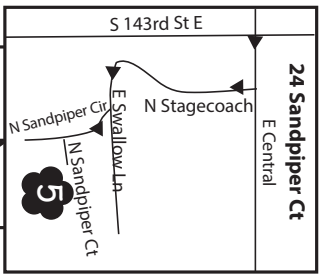

Shady Oak Retreat

410 N Roosevelt St

**A Celebration of Water, Rock
and Colorful Plantings**

24 Sandpiper Court

A Sprawling Country Native Garden

3246 S 154th St E

K-STATE
Research and Extension

Master Gardener
Sedgwick County

#1-From W 21st St, east of Maize Rd, turn north on N Chadworth St, turn north on N Chadworth St. Destination is in front of you. Please park on Chadworth to the left or Amarado to the right.

#5-From E Central past 143rd St, turn right on N Stagecoach which curves into E Swallow Ln. Destination is on SE corner of Sandpiper Cir and Sandpiper Ct. Please park on Swallow Lane.

#2-From Tyler Rd between Central and Maple, turn west on Rolling Hills Dr. Destination is on the left. From Central turn south on Caddy Ln, turn right on Westfield Dr, turn right on Rolling Hills, destination is in the right.

#3-From E Kellogg (54/400) Exit to the N on Hillside, or from Douglas, turn S on Hillside. Turn E on Lewis. Destination is on the SW corner of Lewis and Holyoke.

#4-From Central, turn S on Roosevelt, from 3rd St, turn N on Roosevelt. Destination is on E side of Roosevelt between 3rd St and Central.