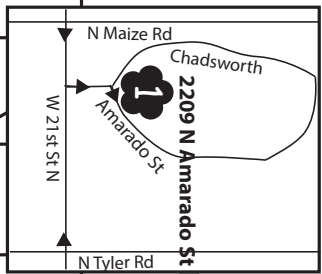

#1-From W 21st St, east of Maize Rd, turn north on N Chadworth St, turn north on N Chadworth St. Destination is in front of you. Please park on Chadworth to the left or Amarado to the right.